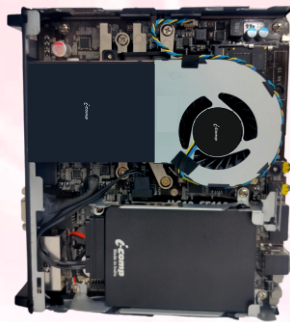

Ispirare URZE mini PC

i maximum productivity

i modern user experience

i reducing your workspace